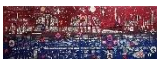

◆ Star Spangled Space Out, Block Dimensions 18" h x 52" w, 2022,
"Art Table" - with leg base and 24" x 60" tempered glass top, total height at approximately 30", **$2,500**
(Can be wall mounted if desired in frame without glass cover and base.)
Included in this purchase at no extra charge is a print from this block, from an edition of 10 dated 1975. The print is titled "Space Station". Additional prints **$400** separately.