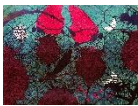

◆ The Gathering, Image Dimensions 24"h x 32"w, **Original Color Woodcut**, Edition of 4, 2022,
Okawara Fine Japanese Printing Paper and Cranfield Caligo Inks, **$850** unframed
Exhibition Print, matted and framed* - add $500, **(total $1,350)**