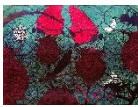

◆ The Gathering, **Archival Pigment Prints**, Hahnemuhle Photo Rag Metallic Paper, Editions of 25 available in these sizes: 18"h x 24"w **$400** 15"h x 20"w **$300**